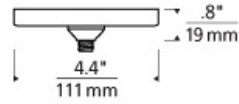

F R E E J A C K

FreeJack Port With Canopy

DESCRIPTION

4" round and 4" square canopies mounts to a standard 4" junction box with round plaster ring (provided by electrician). 2" square canopy mounts to our special 2" square, 3.5" deep junction box (included).

INSTALLATION

4" Round Canopy: mounts to either a 4" square electrical box with round plaster ring or an octagonal electrical box (not included). 4" Square Canopy: mounts to either a 4" square electrical box with round plaster ring or an octagonal electrical box (not included). 2" Square Canopy: mounts to Tech Lighting's special 2" square, 3.5" deep electrical box with mounting bar (included). For ceiling or wall. If wall mounting, head should be no longer than 6".